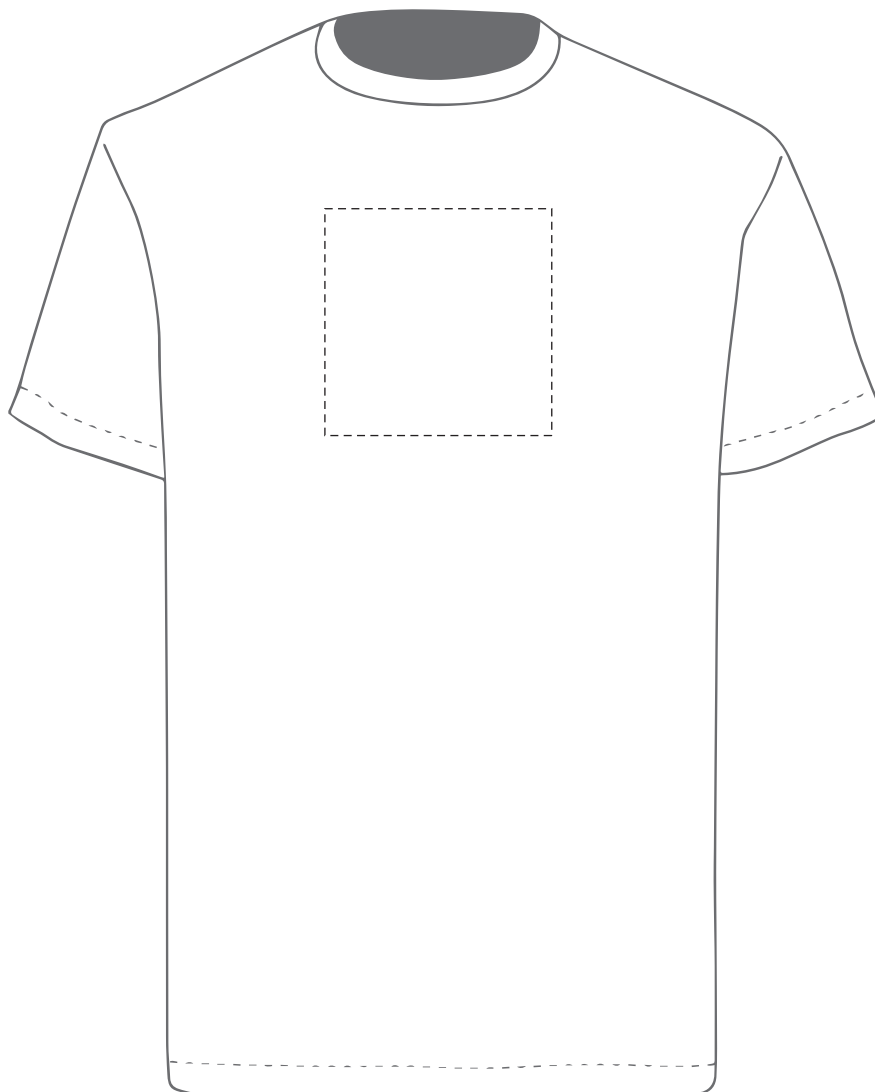

Your Ref:	Quantity:	Product Code: TF0006
Our Ref:	Version: 1	Product Colour:

PRINTING CONCERNS: PRINT MAY DISCOLOUR

PRODUCT INFO: DUE TO THE NATURE OF THE PRODUCT THE PRINT POSITION MAY VARY BY 2 - 3 MM

PANTONE REFERENCE(S)

 Full colour printing

The dashed line is to demonstrate print area and will not appear on your printed item

ARTWORK SCALE 20%

Product Image for visualisation
- colours may vary

To proceed, please approve visual via the online system.

This item is available in the following colours:

ARTWORK SCALE 100%

Max print area 150mm x 150mm